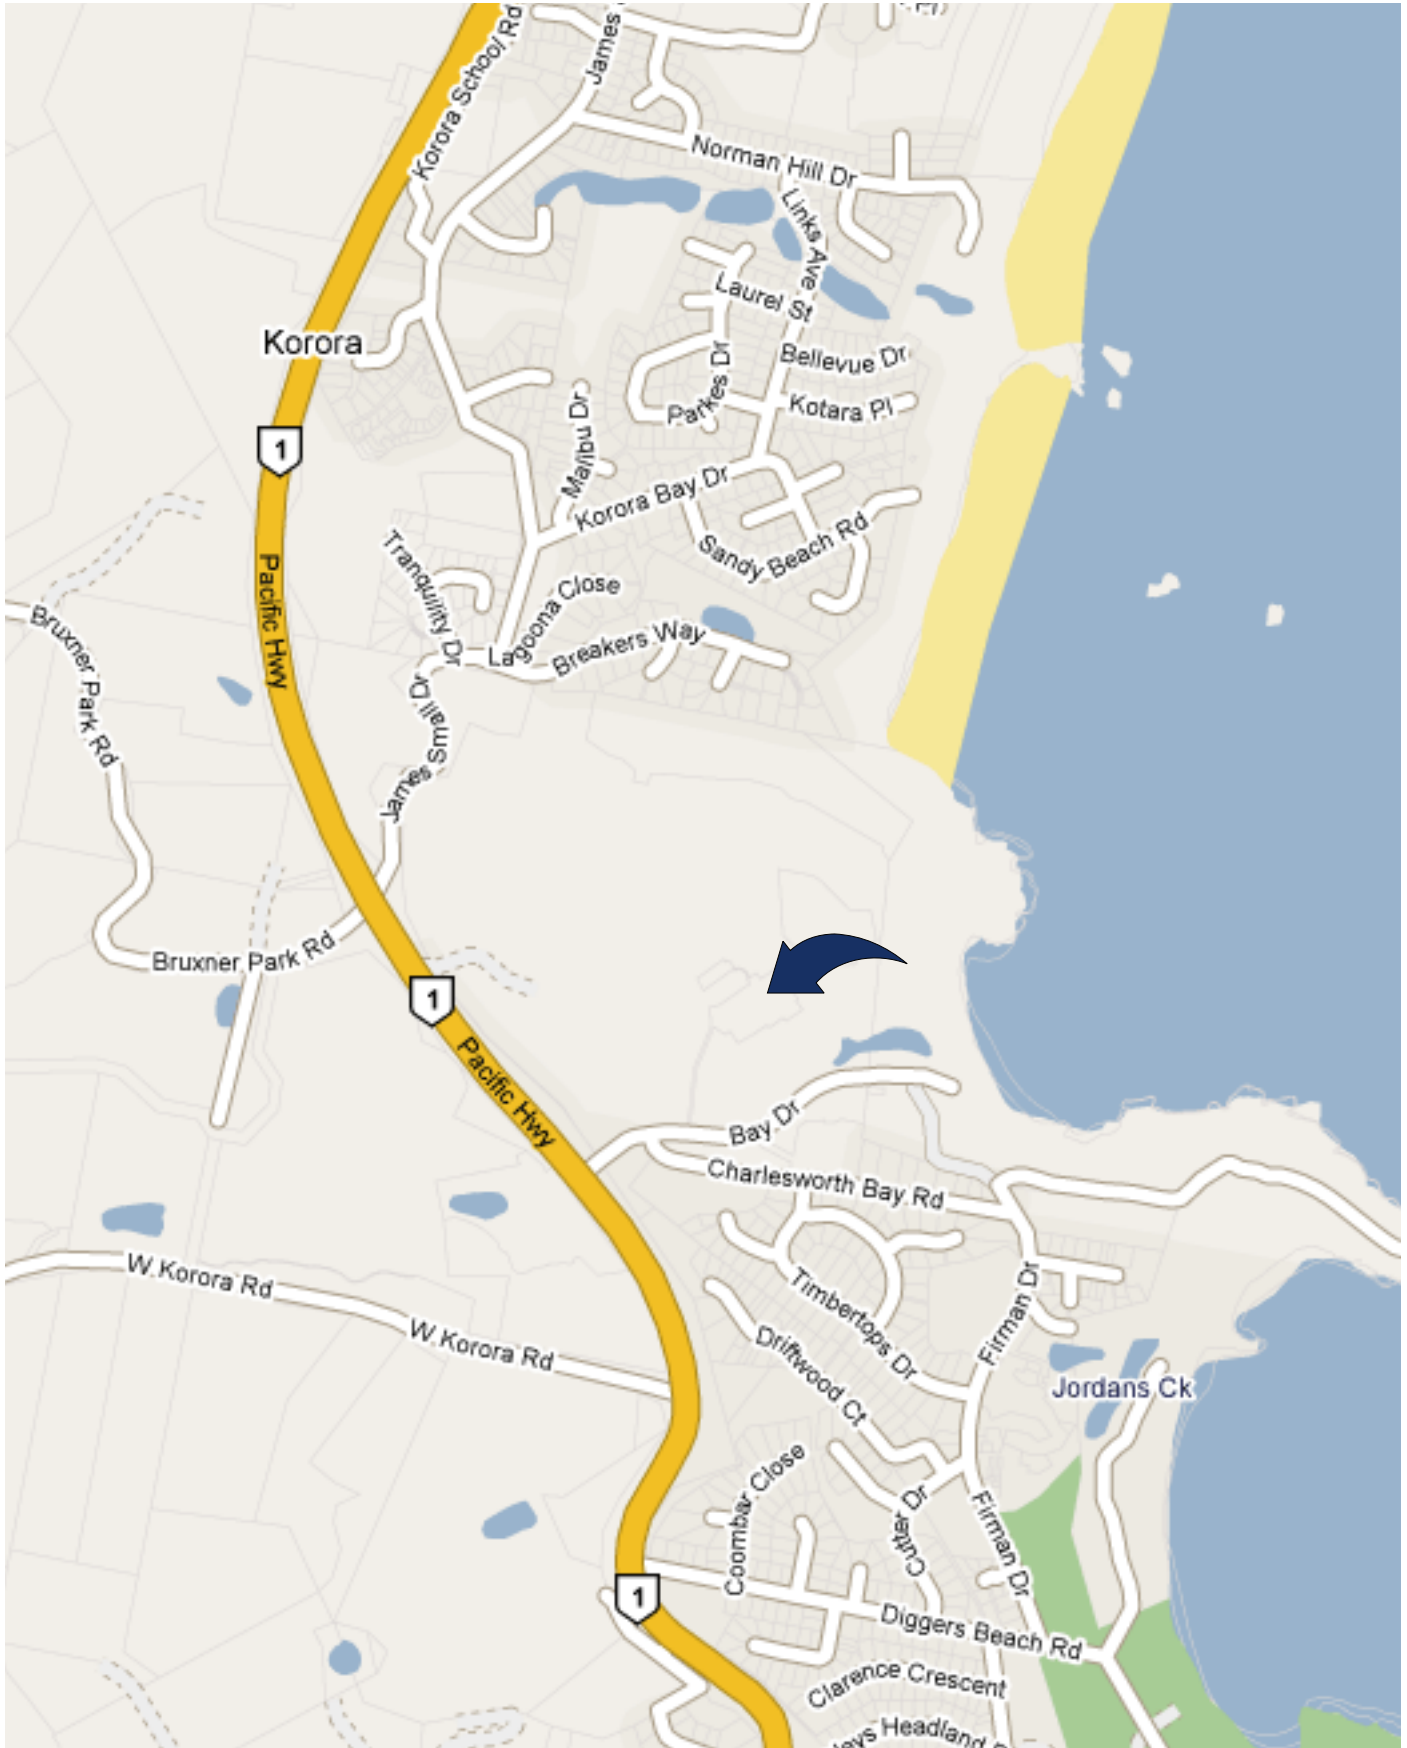

Novotel Pacific Bay Resort

Phone +61 2 6659 7000

Email stay@pacificbayresort.com.au

www.pacificbayresort.com.au

cnr Pacific Highway
and Bay Drive
NSW, Australia