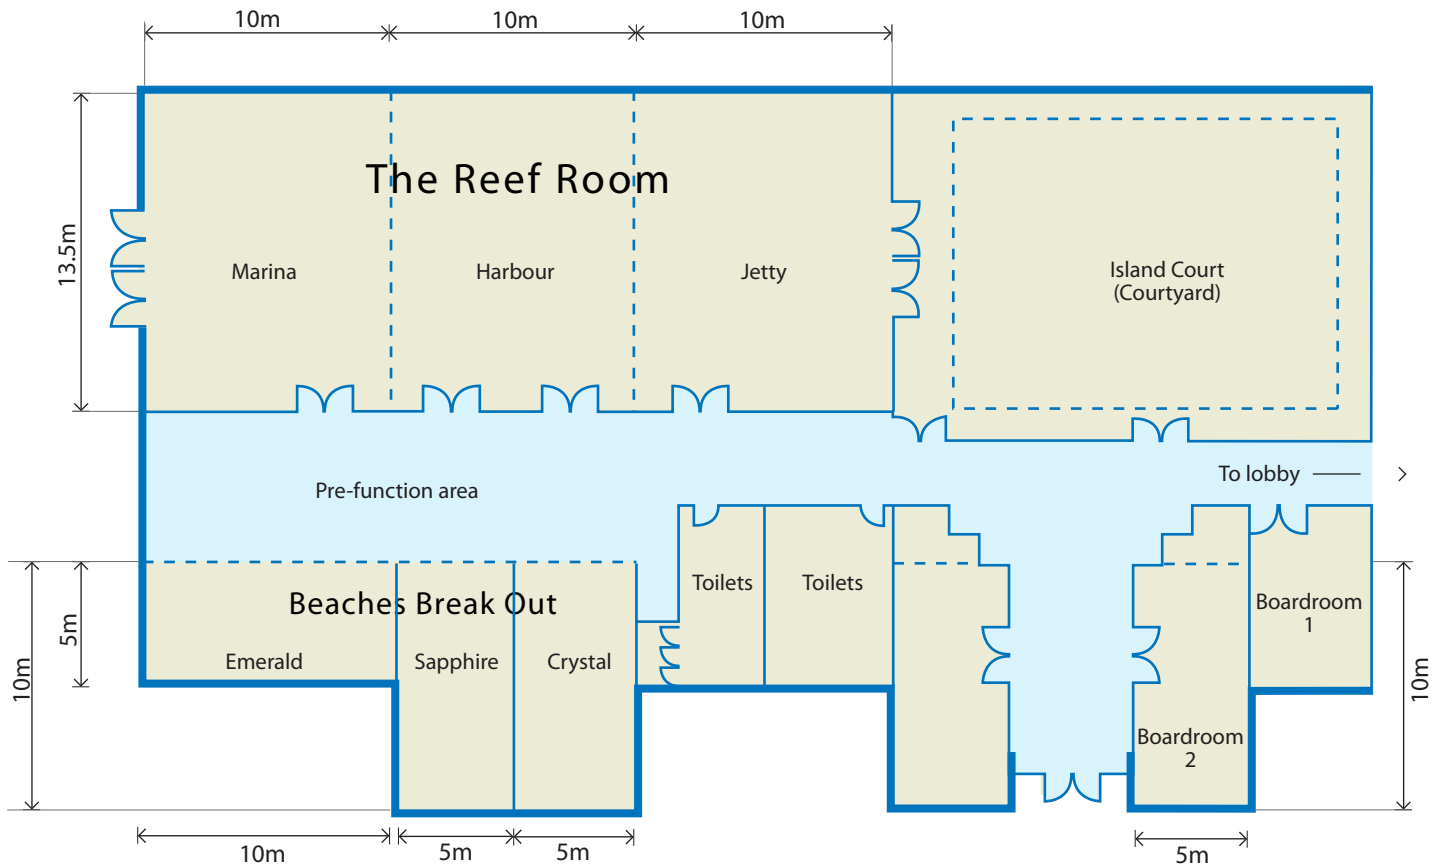

Conference Rooms Floor Plan

Novotel Pacific Bay Resort
CNR Pacific Highway
and Bay Drive
NSW, Australia

Tel: + 61 02 6659 7000
Email: confsales1@pacificbayresort.com.au
www.pacificbayresort.com.au